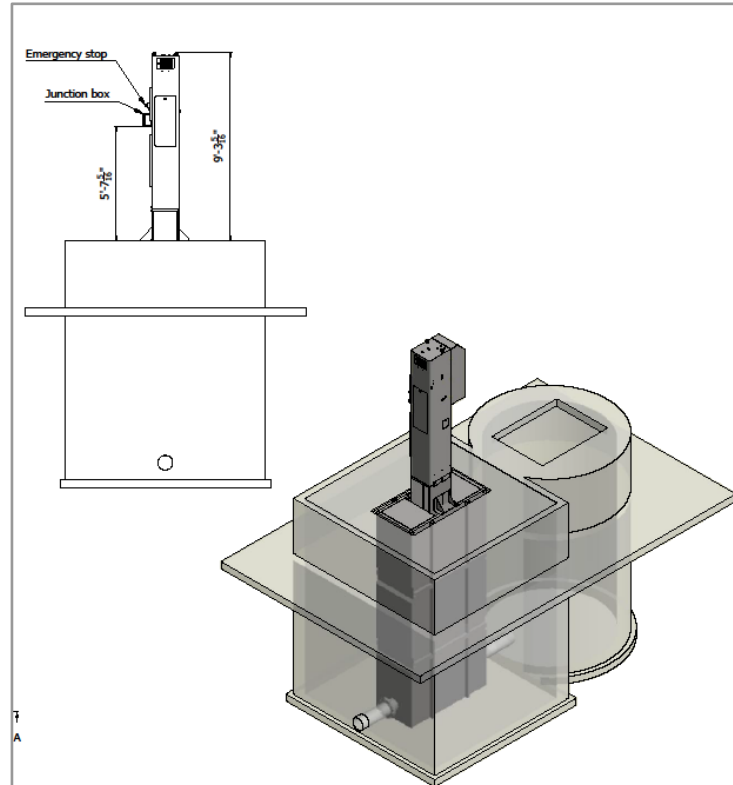

Potawatomi Nation, OK - 2022

Products: **Screenotec**
Peak flow: 300,000 GPD
Depth: 11' - Width: 118"

Then

Now