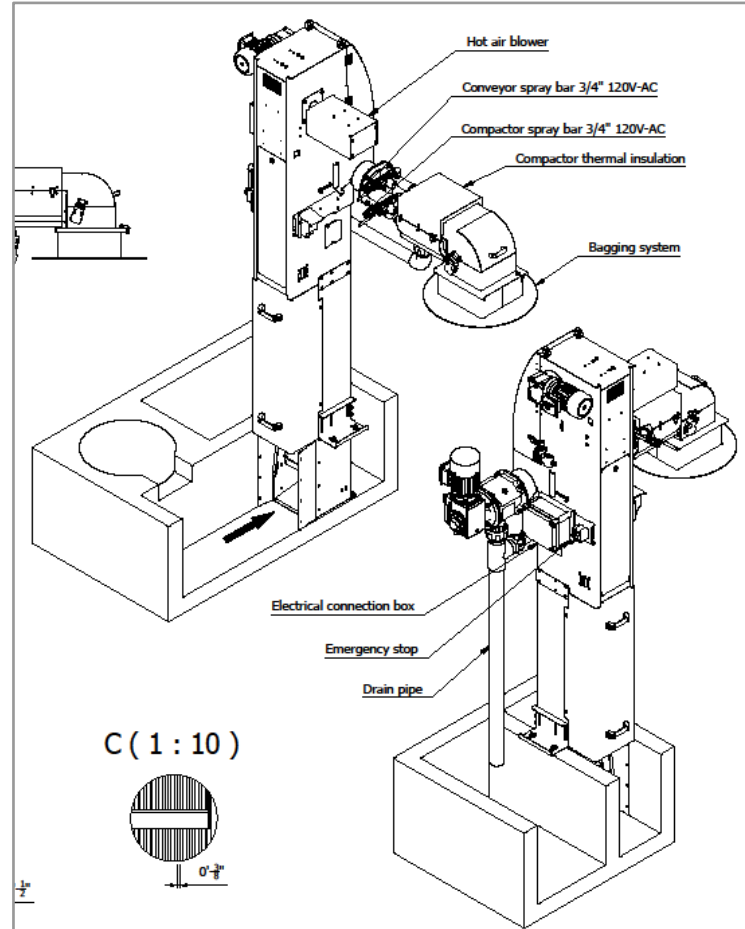

Augusta County Service Authority, VA - 2021

Site: New Hope Plant
Products: **Screen tec with Integrated Compactec**
Peak flow: 40,000GPD
Depth: 20'' - Width: 12''

Then

Now